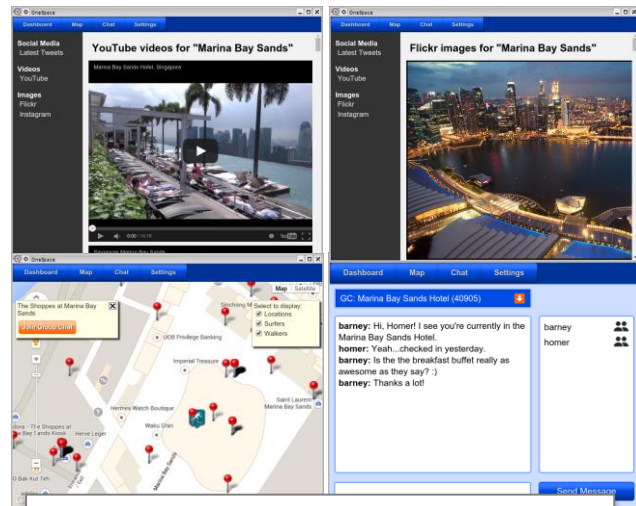

Creating Cyber-Physical Social Networks

OneSpace is all about connecting users with shared interests. User's interest derive from their current locations in the physical world as well as their browsing activity in the virtual world. As a cyber-physical social network, OneSpace enables new and enhanced services.

Social Network Evolution

Overview

Enhanced and Novel Services

Frontend Applications

Browser add-on – different views
User Barney is browsing the website of the MBS hotel

Smartphone application
Mobile user Homer is close or even in the MBS hotel