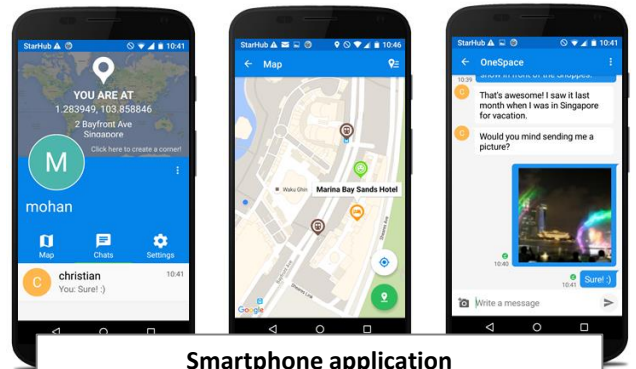

Creating Cyber-Physical Social Networks

OneSpace is all about connecting users with shared interests. User's interest derive from their current locations in the physical world as well as their browsing activity in the virtual world. As a cyber-physical social network, OneSpace enables new and enhanced services.

Social Network Evolution

Overview

Enhanced and Novel Services

Frontend Applications

Browser add-on – different views
User Barney is browsing the website of the MBS hotel

Smartphone application
Mobile user Homer is close or even in the MBS hotel