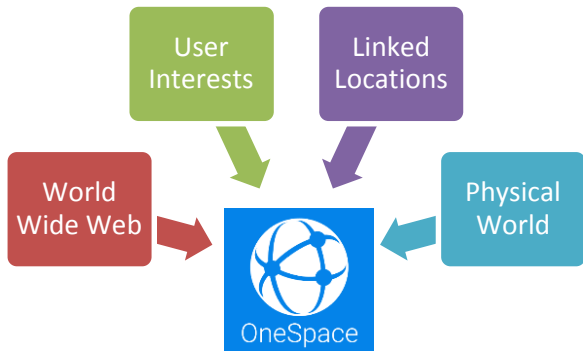

Creating Cyber-Physical Social Networks

OneSpace is all about connecting users with shared interests. User's interest derive from their current locations in the physical world as well as their browsing activity in the virtual world. As a cyber-physical social network, OneSpace enables new and enhanced services.

Social Network Evolution

Overview

Enhanced and Novel Services

Frontend Applications

Browser add-on – different views
User Barney is browsing the website of the MBS hotel

Smartphone application
Mobile user Homer is close or even in the MBS hotel

Principal Investigator: Prof. Mohan Kankanhalli
Co-inventors : Dr. Christian von der Weth
Mr. Ashraf Mohammed Abdul

Acknowledgment: This project is supported by the National Research Foundation, Prime Minister's Office, Singapore under its International Research Centers in Singapore Funding Initiative.